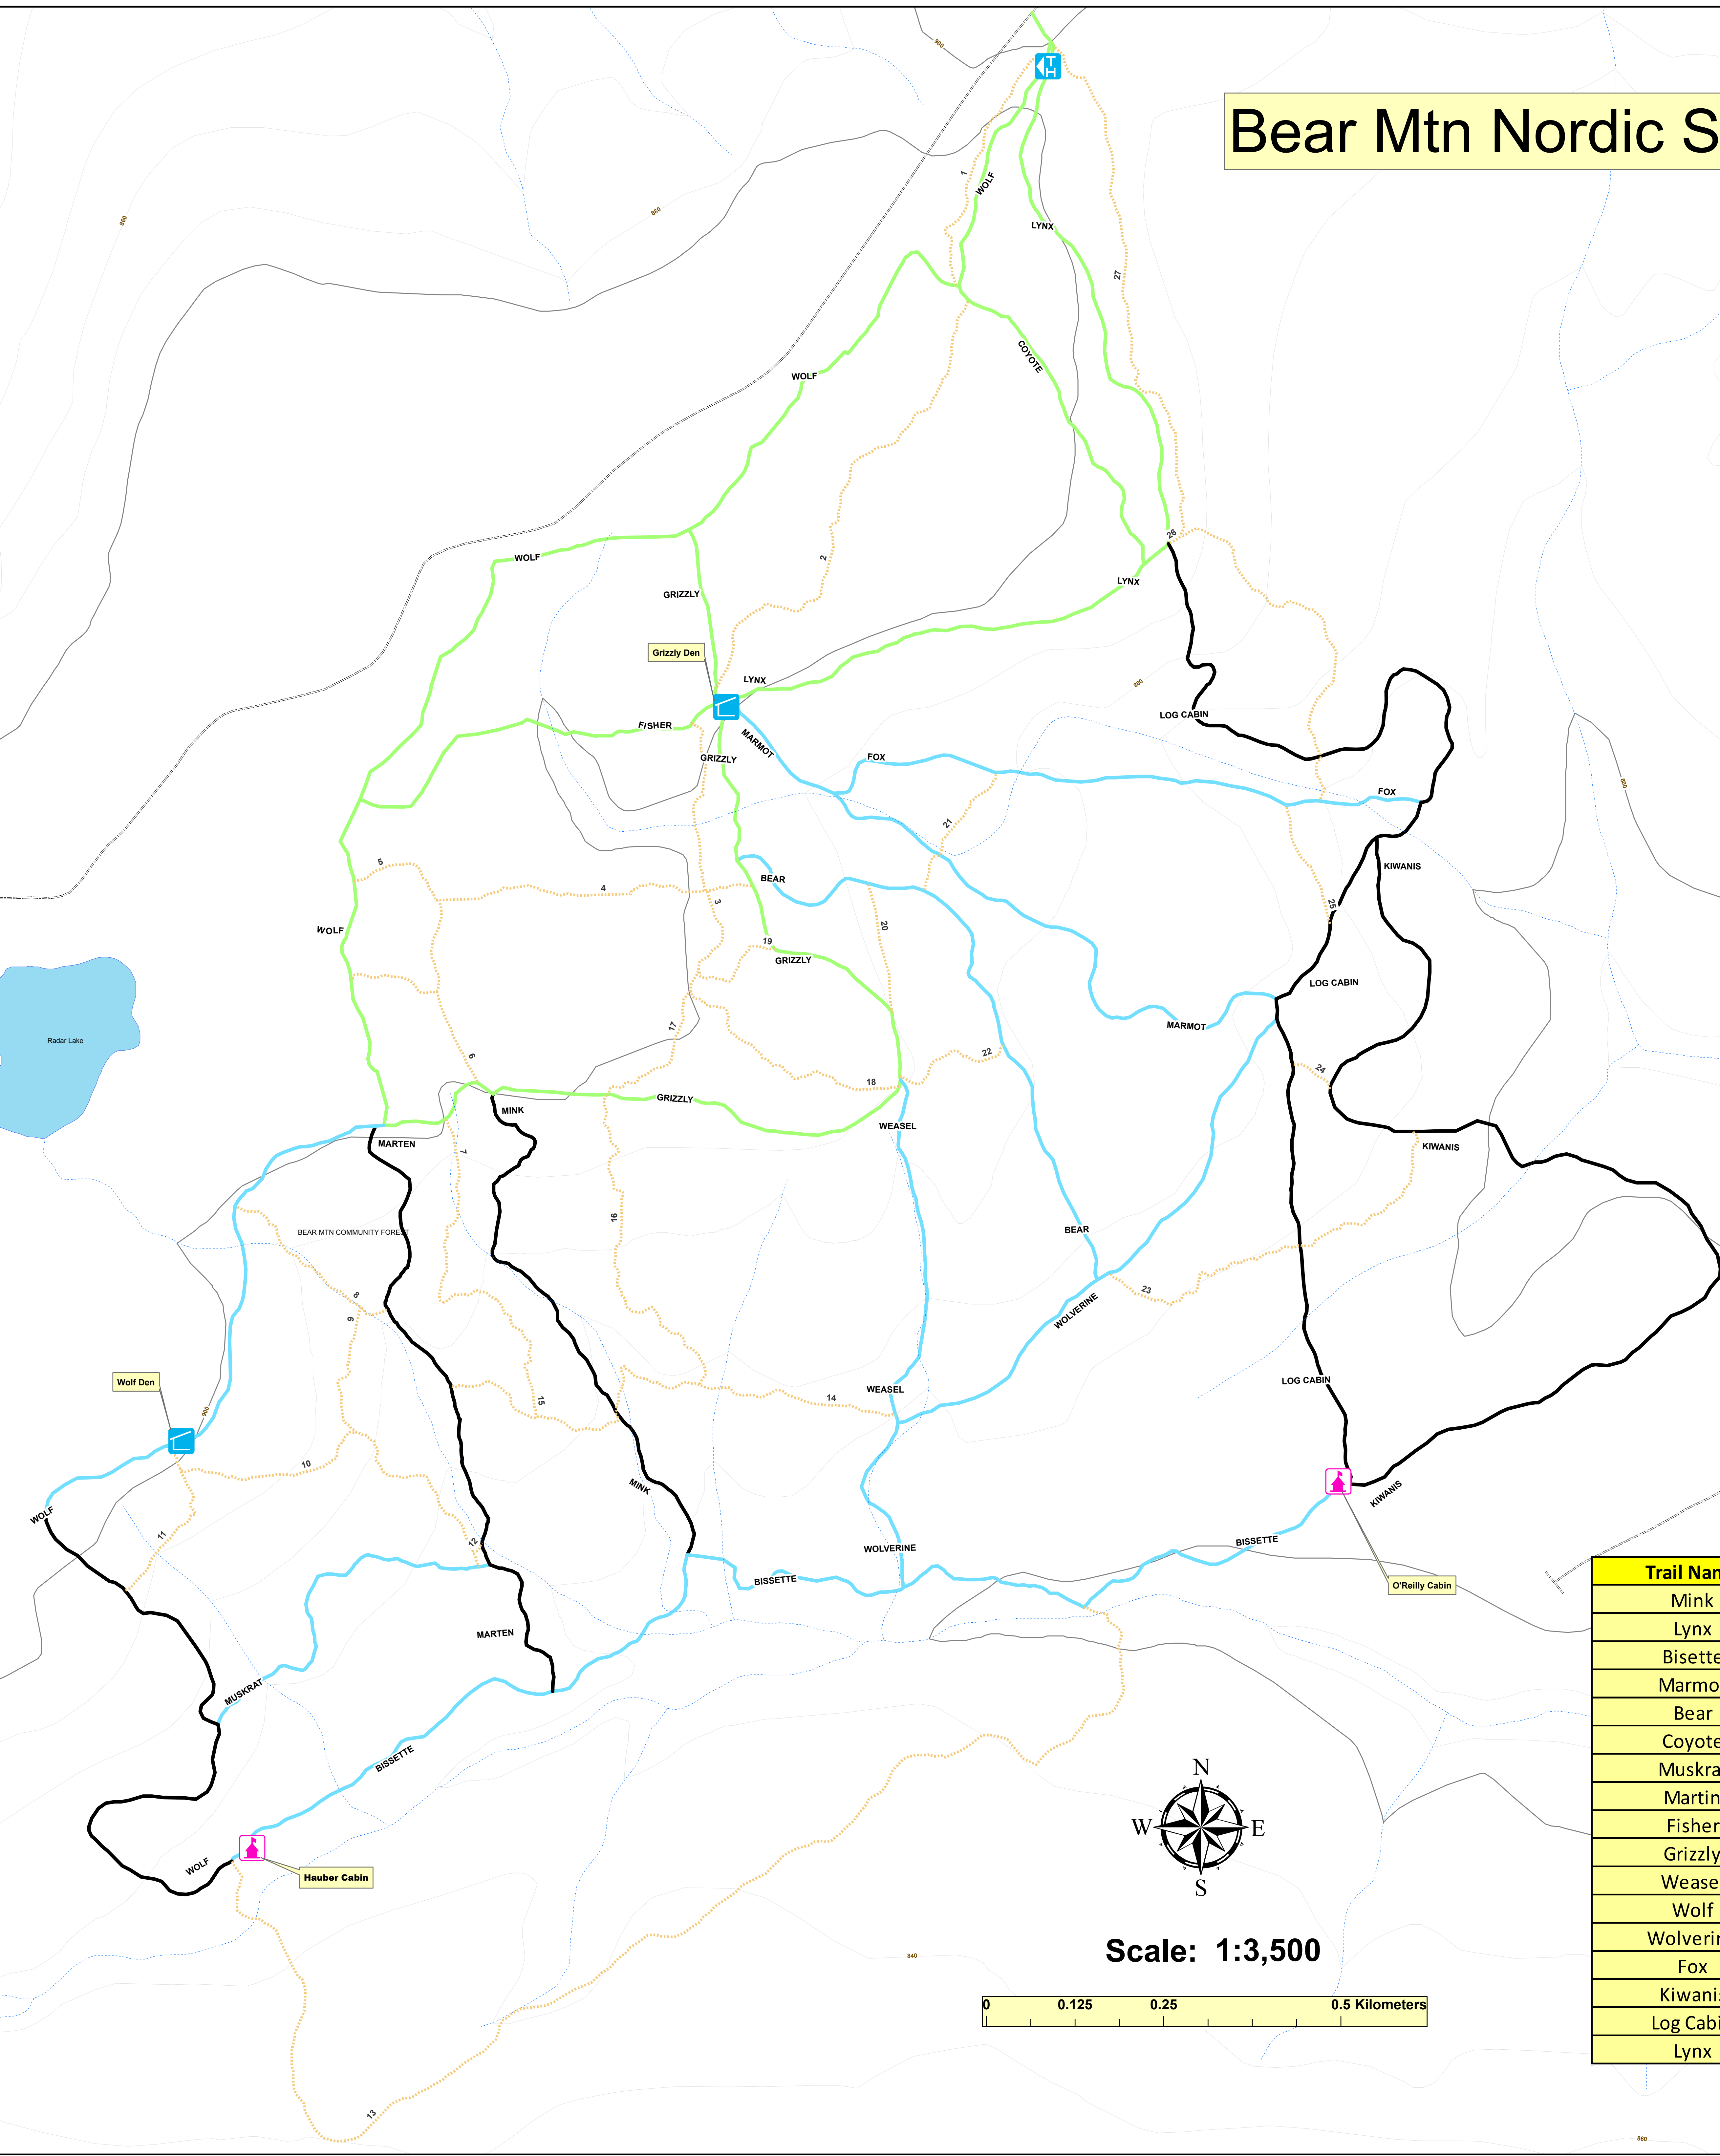

Bear Mtn Nordic Ski Trails

Map Legend

- Snowshoe Trails
- Trail Type**
 - Beginner
 - Intermediate
 - Advanced
- Trim Data**
 - Creeks
- 10m Contours**
 - Index
 - Intermediate

Scale: 1:3,500

Trail Name	Trail Length in Meters
Mink	835.8
Lynx	1523.9
Bisette	1938.7
Marmot	1049.7
Bear	948.0
Coyote	497.0
Muskrat	575.9
Martin	962.6
Fisher	609.1
Grizzly	1755.3
Weasel	565.6
Wolf	3987.7
Wolverine	1092.3
Fox	880.5
Kiwanis	1795.7
Log Cabin	2003.3
Lynx	1523.9

Trail #	Length in Meters
1	393.6
10	320.9
11	226.0
12	19.3
13	2036.0
14	773.9
15	287.9
16	347.7
17	218.2
18	408.4
19	147.9
2	748.8
20	186.3
21	208.4
22	181.0
23	608.5
24	69.3
25	183.8
26	22.5
27	1288.9
3	401.1
4	462.0
5	431.1
6	142.8
7	279.3
8	289.6
9	495.1